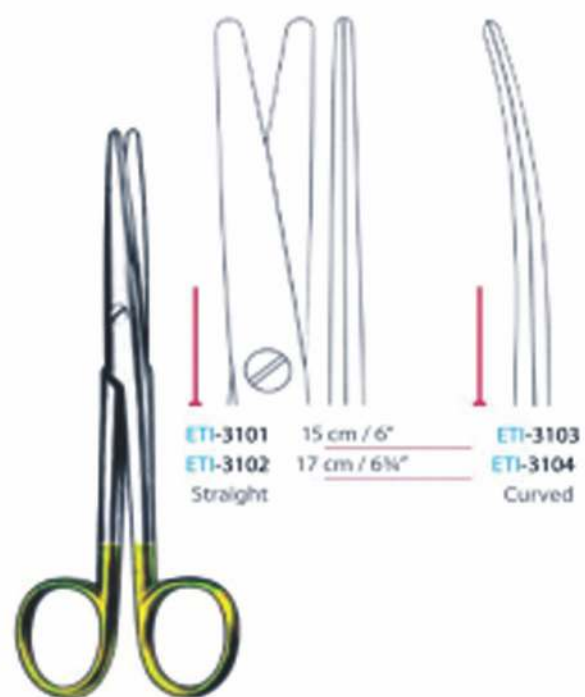

Mayo-Stille, TC