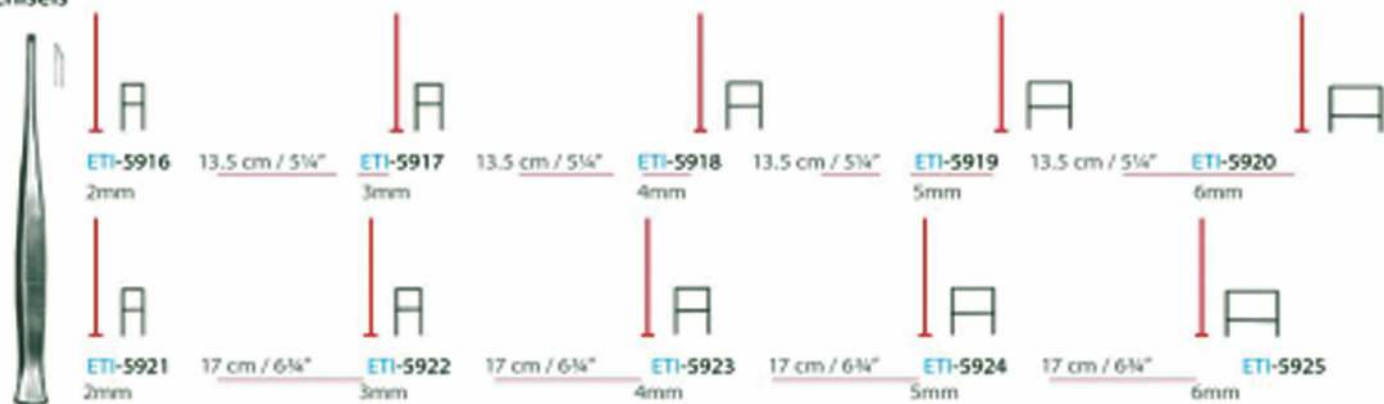

ETI-5701  
 Handle

Olivecrona

Gigli

ETI-5702  
 ETI-5703  
 ETI-5704  
 ETI-5705

30 cm / 12"  
 40 cm / 16"  
 50 cm / 20"  
 70 cm / 28"

ETI-5706  
 ETI-5707  
 ETI-5708  
 ETI-5709

30 cm / 12"  
 40 cm / 16"  
 50 cm / 20"  
 50 cm / 20"

ORTHOPEDIC. Bone Currettes

Volkman

Spratt

Bruns

ORTHOPEDIC. Bone Osteotomes Chisels And Gouges

**Leibinger**  
Osteotomes

**Leibinger**  
Chisels

**Leibinger**  
Gouges

**Leibinger**  
Chisels

**Leibinger**  
Gouges

ORTHOPEDIC. Bone Osteotomes Chisels And Gouges

**Leibinger**  
Osteotomes

**Leibinger**  
Chisels

**Leibinger**  
Gouges

**Leibinger**  
Chisels

**Leibinger**  
Gouges