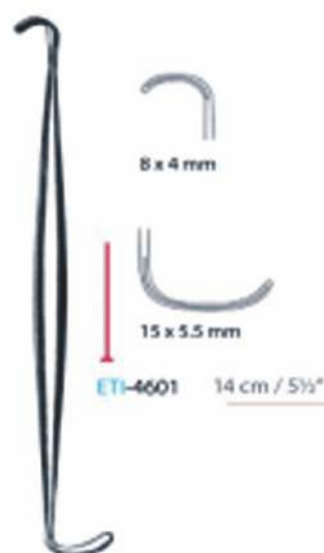

RETRACTORS

Ragnell-Davis