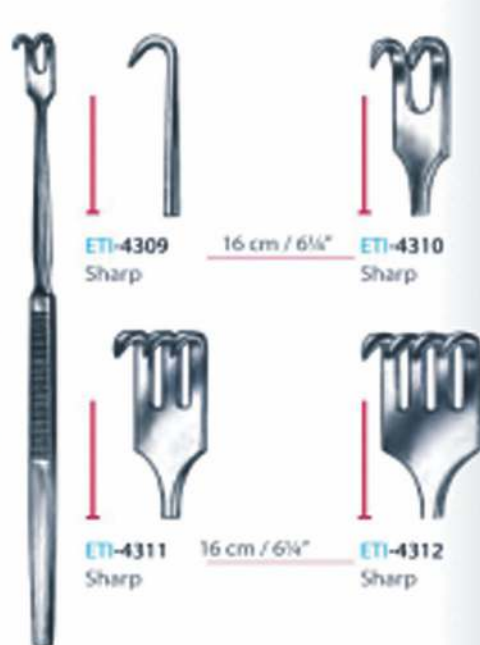

ETI-4112

**RETRACTORS**

**Parker**  
 Set of 2

ETI-4201 18 cm / 7"

**Parker-Motts**  
 Set of 2

ETI-4202 16 cm / 6 1/4"

**Mathieu**

ETI-4203 20 cm / 8"

**Parker-Langenbeck**  
 Set of 2

ETI-4204 21 cm / 8 1/4"

Skin Hook

Skin Hook

Skin Hook

Skin Hook

Knapp  
 Flexible

RETRACTORS