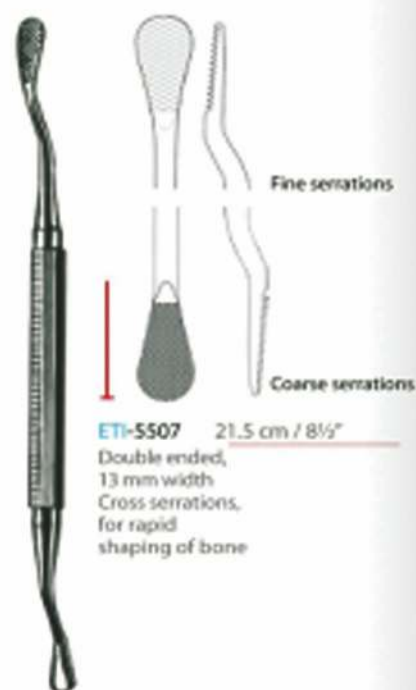

Miller-Colburn