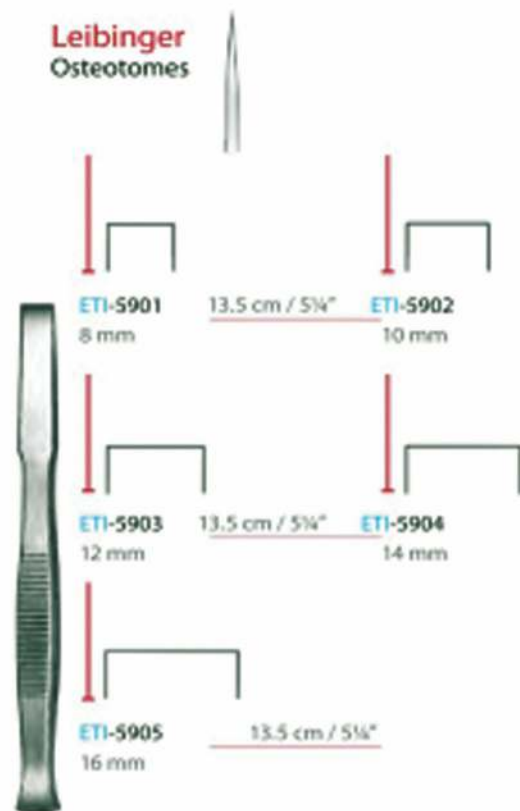

ETI-5701  
 Handle

Olivecrona

Gigli

ETI-5702  
 ETI-5703  
 ETI-5704  
 ETI-5705

30 cm / 12"  
 40 cm / 16"  
 50 cm / 20"  
 70 cm / 28"

ETI-5706  
 ETI-5707  
 ETI-5708  
 ETI-5709

30 cm / 12"  
 40 cm / 16"  
 50 cm / 20"  
 50 cm / 20"

ORTHOPEDIC. Bone Currettes

Volkman

Spratt

Bruns

ORTHOPEDIC. Bone Osteotomes Chisels And Gouges

**Leibinger**  
Osteotomes

**Leibinger**  
Chisels

**Leibinger**  
Gouges

**Leibinger**  
Chisels

**Leibinger**  
Gouges

ORTHOPEDIC. Bone Osteotomes Chisels And Gouges

**Leibinger**  
Osteotomes

**Leibinger**  
Chisels

**Leibinger**  
Gouges

**Leibinger**  
Chisels

**Leibinger**  
Gouges