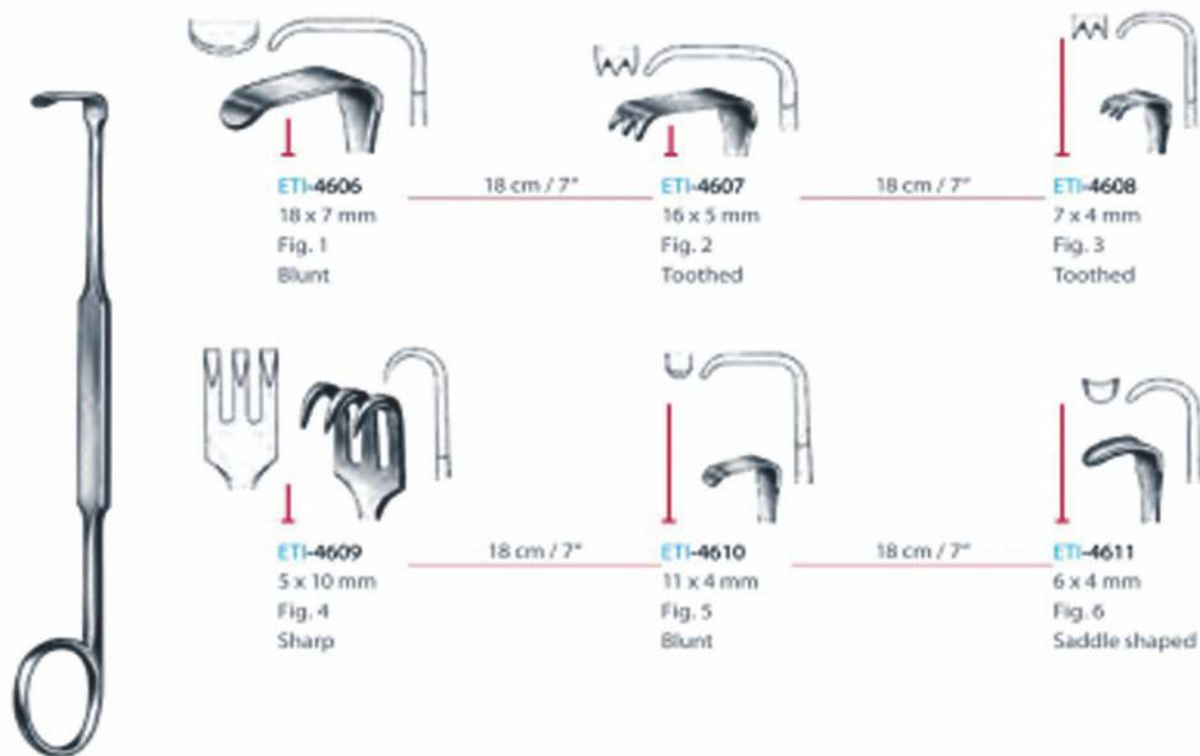

RETRACTORS

Ragnell-Davis

Senn-Green

Senn-Miller

Meyerdung