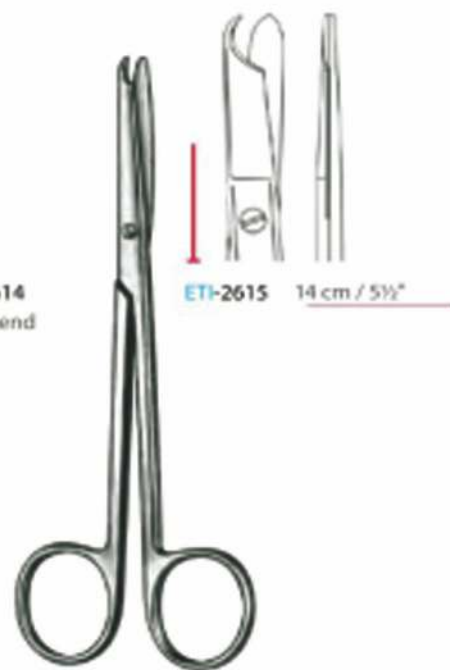

Iris

ETI-2511 11.5 cm / 4 1/2" ETI-2512  
 Flat Flat  
 ETI-2513 11.5 cm / 4 1/2" ETI-2514  
 Round Round

ETI-2515 11.5 cm / 4 1/2" ETI-2516  
 ETI-2517 9 cm / 3 1/2" ETI-2518  
 Round Round

Stevens

ETI-2519 11 cm / 4 1/2" ETI-2520  
 ETI-2521 10 cm / 3 3/4" ETI-2522  
 ETI-2523 10 cm / 3 3/4" ETI-2524  
 With With  
 large rings large rings

ETI-2525 11 cm / 4 1/2" ETI-2526  
 ETI-2527 10 cm / 3 3/4" ETI-2528  
 ETI-2529 10 cm / 3 3/4" ETI-2530  
 With With  
 large rings large rings

SCISSORS

Strabismus

Kilner

Spencer

Spencer

Littauer

Crown-Beebee