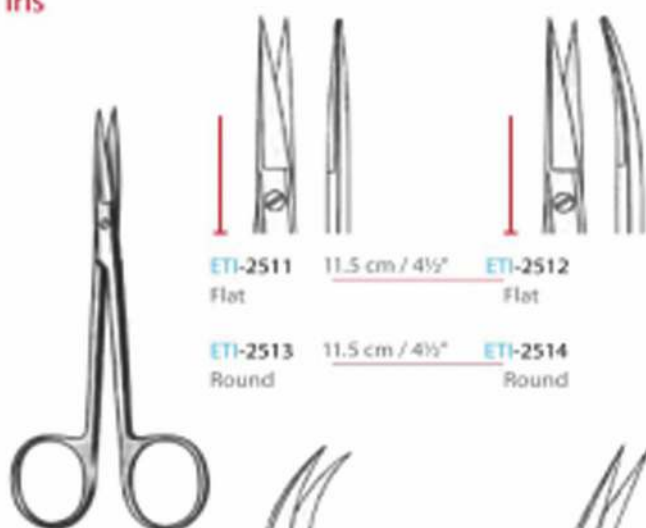

10 cm / 4"

Straight

ETI-2420

Curved

Iris-Fine

ETI-2501 11 cm / 4 1/2" ETI-2502  
 Straight Curved

ETI-2503 9 cm / 3 1/2" ETI-2504  
 ETI-2505 10.5 cm / 4 1/4" ETI-2506  
 Straight Flat Curved Flat  
 ETI-2507 9 cm / 3 1/2" ETI-2508  
 ETI-2509 10.5 cm / 4 1/4" ETI-2510  
 Straight Round Curved Round

Iris

ETI-2511 11.5 cm / 4 1/2" ETI-2512  
 Flat Flat  
 ETI-2513 11.5 cm / 4 1/2" ETI-2514  
 Round Round

ETI-2515 11.5 cm / 4 1/2" ETI-2516  
 ETI-2517 9 cm / 3 1/2" ETI-2518  
 Round Round

Stevens

ETI-2519 11 cm / 4 1/2" ETI-2520  
 ETI-2521 10 cm / 3 3/4" ETI-2522  
 ETI-2523 10 cm / 3 3/4" ETI-2524  
 With With  
 large rings large rings