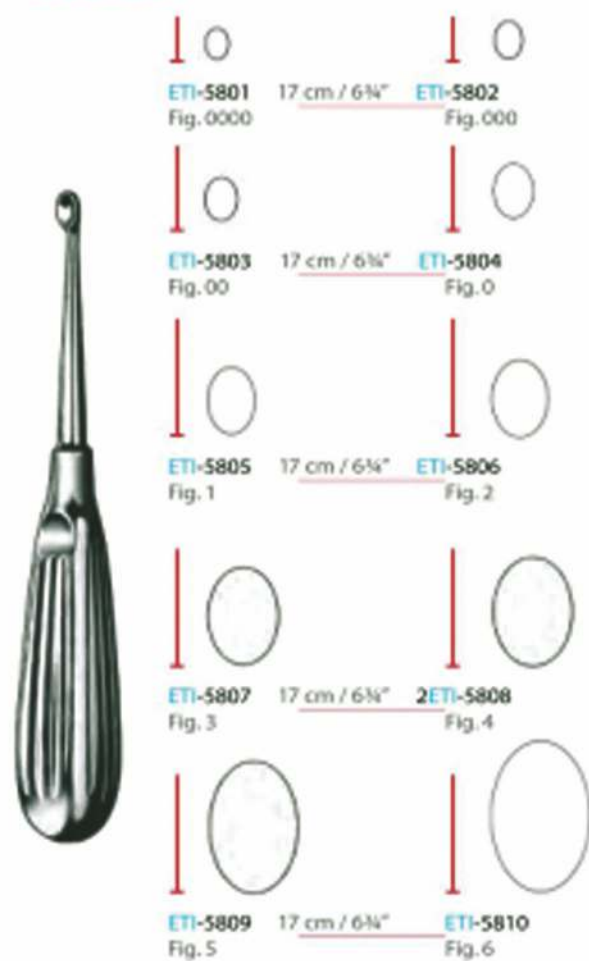

ORTHOPEDIC. Bone Currettes

Volkman