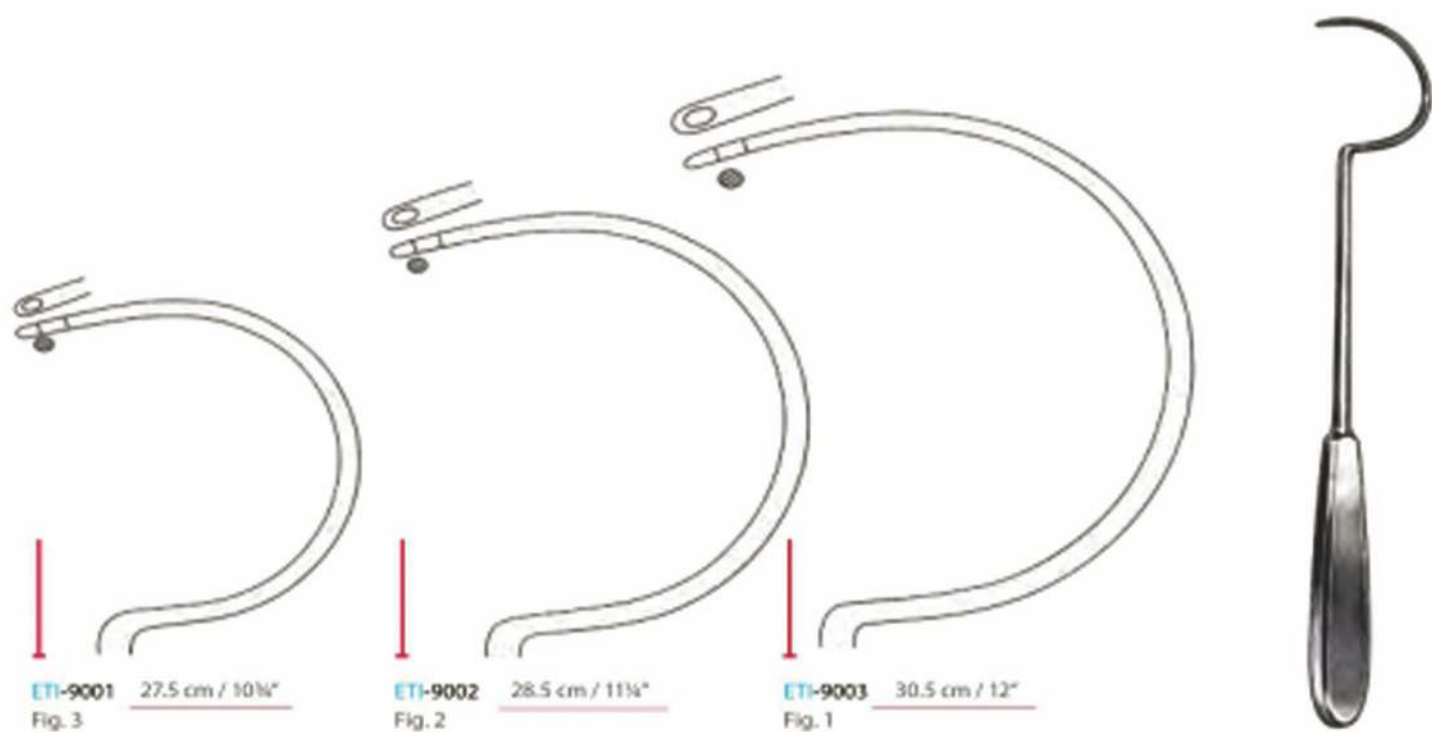

Front Pin Cutter, TC

ETI-8904 22 cm / 8 1/2"  
 for soft wires up to  $\varnothing 3.5$  mm for  
 hard wires up to  $\varnothing 2.5$  mm

Wire Cutter, TC

ETI-8905 17 cm / 6 1/2"  
 Angled slender  
 pattern for wire  
 removal (for soft  
 wire)

ORTHOPEDIC. Bone Wire Guides

3.5 mm  
4.5 mm  
6 mm

4.5 mm  
3.5 mm  
4 mm

**ETI-9101** 20 cm / 8"  
3.5 mm, 4.5 mm

**ETI-9102** 20 cm / 8"  
4.5 mm, 3.5 mm

**ETI-9103** 25 cm / 8"  
6 mm, 4 mm

2.7 mm  
3.5 mm