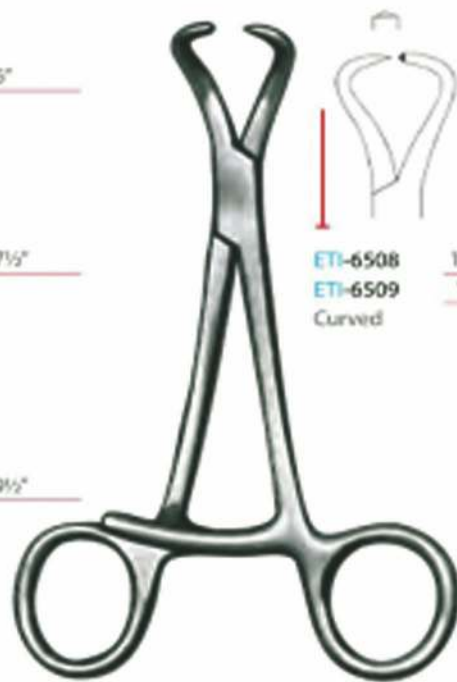

ETI-6402 23.5 cm / 9 1/4" 18 mm

Hohmann

ETI-6403 23.5 cm / 9 1/4" 43 mm

Hohmann

ETI-6404 23.5 cm / 9 1/4" 70 mm

Reposition Forceps

ETI-6501 9.5 cm / 3 3/4"  
 Stepped tips

ETI-6502  
 Stepped tips

Bone Reduction Forceps

ETI-6503 13.5 cm / 5 1/2"

Reposition Forceps

ETI-6504 13.5 cm / 5 1/4"  
 Especially for  
 maxillary reposition

Brand

ETI-6505 15 cm / 6"

ETI-6506 19 cm / 7 1/2"

ETI-6507 24 cm / 9 1/2"

Bone Reduction Forceps

ETI-6508 14 cm / 5 1/2"  
 ETI-6509 16 cm / 6 1/2"  
 Curved

Stagbeetle

Bone Reduction Forceps

Bone Holding Forceps

Bone Reduction Forceps

Bone Reduction Forceps

**Bone Holding Forceps**