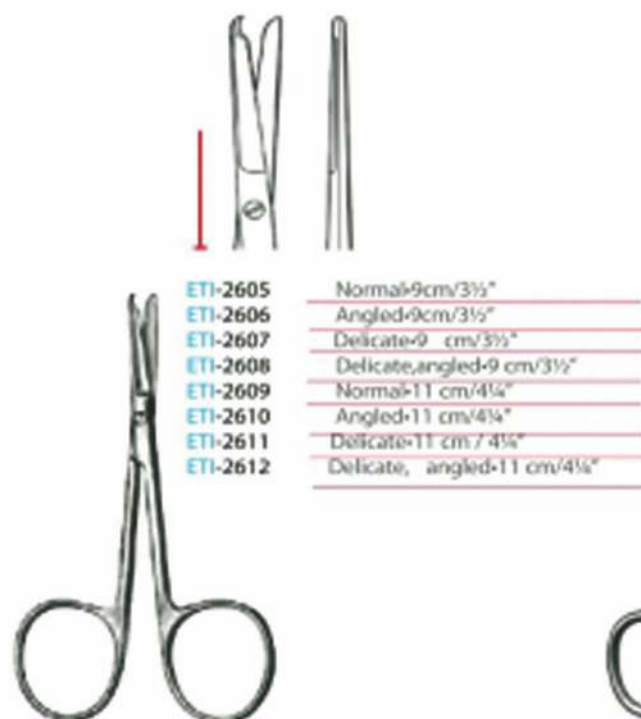

Iris

ETI-2511 11.5 cm / 4 1/2" ETI-2512  
 Flat Flat  
 ETI-2513 11.5 cm / 4 1/2" ETI-2514  
 Round Round

ETI-2515 11.5 cm / 4 1/2" ETI-2516  
 ETI-2517 9 cm / 3 1/2" ETI-2518  
 Round Round

Stevens

ETI-2519 11 cm / 4 1/2" ETI-2520  
 ETI-2521 10 cm / 3 3/4" ETI-2522  
 ETI-2523 10 cm / 3 3/4" ETI-2524  
 With With  
 large rings large rings

ETI-2525 11 cm / 4 1/2" ETI-2526  
 ETI-2527 10 cm / 3 3/4" ETI-2528  
 ETI-2529 10 cm / 3 3/4" ETI-2530  
 With With  
 large rings large rings

SCISSORS

Strabismus

Kilner

Spencer

Spencer

Littauer

Crown-Beebee

ETI-2701  
Straight

10 cm / 4"

ETI-2702  
Curved

ETI-2703  
Blade  
saw edge  
Straight

12 cm / 4 3/4"

ETI-2704 1  
Blade  
saw edge  
Curved

Universal

ETI-2705  
Serrated

12 cm / 4 3/4"

Locklin

ETI-2706

16 cm / 6 1/4"

Locklin

ETI-2707

16 cm / 6 1/4"

Crown-Beebee