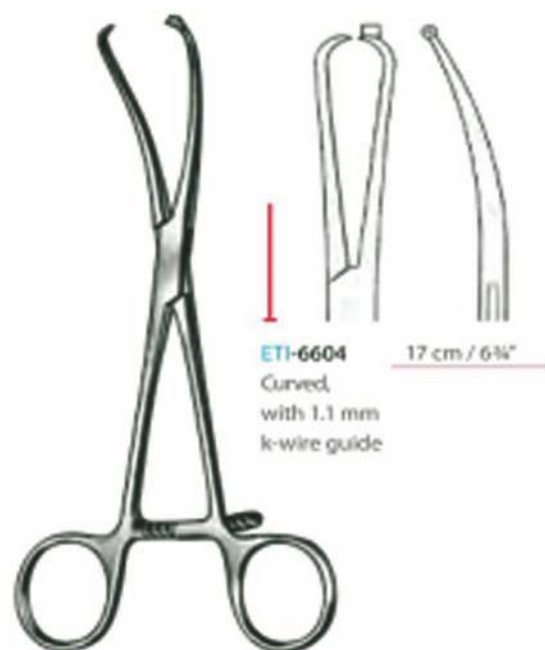

Bone Reduction Forceps

ETI-6503 13.5 cm / 5 1/2"

Reposition Forceps

ETI-6504 13.5 cm / 5 1/4"  
 Especially for  
 maxillary reposition

Brand

ETI-6505 15 cm / 6"

ETI-6506 19 cm / 7 1/2"

ETI-6507 24 cm / 9 1/2"

Bone Reduction Forceps

ETI-6508 14 cm / 5 1/2"  
 ETI-6509 16 cm / 6 1/2"  
 Curved

Stagbeetle

Bone Reduction Forceps

Bone Holding Forceps

Bone Reduction Forceps

Bone Reduction Forceps

**Bone Holding Forceps**

**ETI-6701** 12.5 cm / 5"  
 Serrated  
 10 Teeth

**ETI-6602** 14 cm / 5½"  
 Serrated  
 14 Teeth

**Reill**

**ETI-6603** 17.5 cm / 7"  
 Reposition Forceps curved,  
 pointed tips

**Steinhauser**

**ETI-6604**