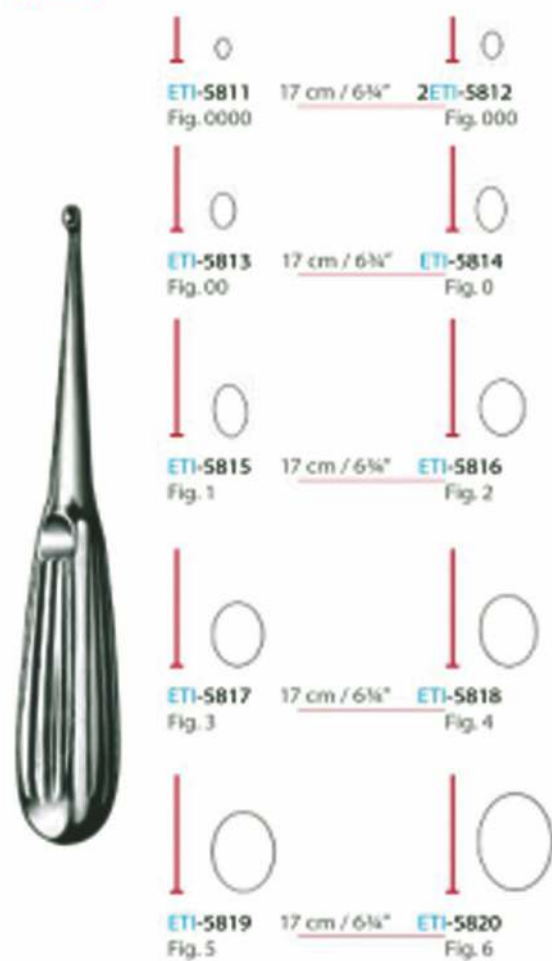

ORTHOPEDIC. Bone Currettes

Volkman

Spratt

Bruns