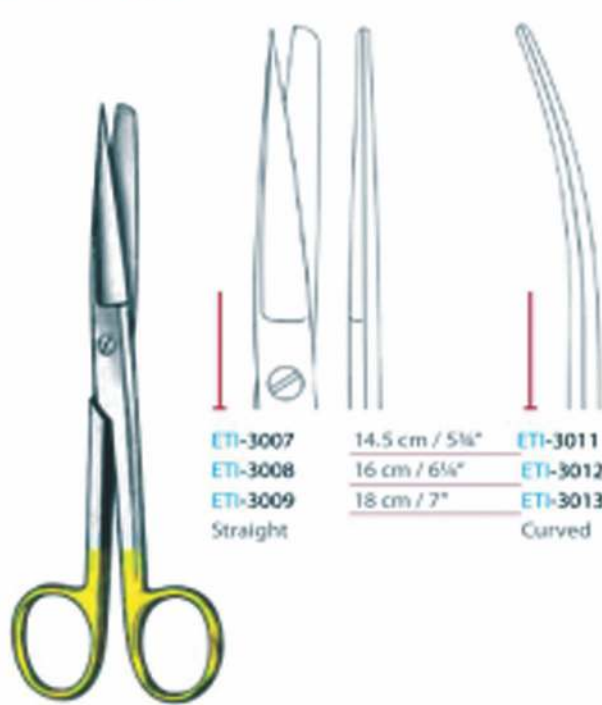

Standard, TC

ETI-3007	14.5 cm / 5 3/4"	ETI-3011
ETI-3008	16 cm / 6 1/4"	ETI-3012
ETI-3009	18 cm / 7"	ETI-3013
Straight		Curved