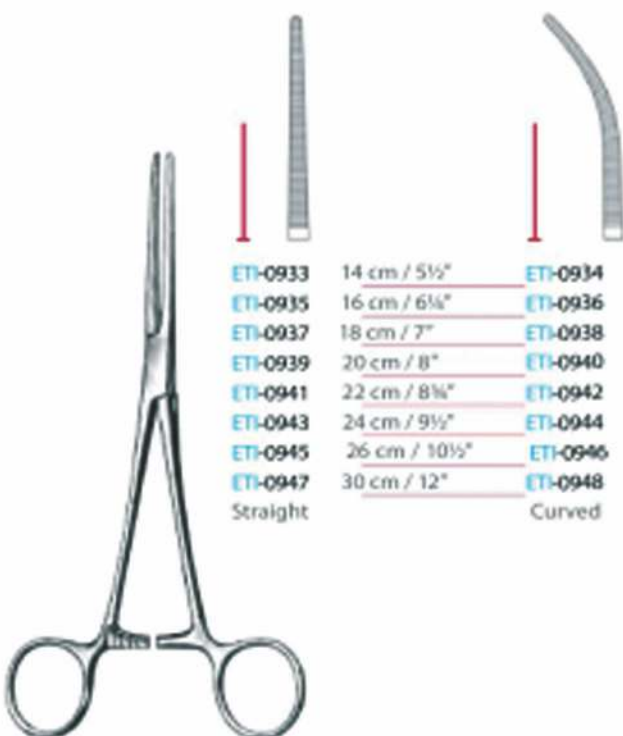

**Crile-Rankin**  
 Delicate

**Rochester-Pean**

**Rochester-Ochsner**

**Rochester-Pean  
 Delicate**

**Rochester-Ochsner  
 Delicate**

**FORCEPS**

**Pean-Nippon**

ETI-1001 14.5 cm / 5 3/4"  
 ETI-1003 16.5 cm / 6 1/2"  
 ETI-1005 18.5 cm / 7 3/4"

ETI-1002  
 ETI-1004  
 ETI-1006

**Kocher-Nippon**

ETI-1007 -14 14.5 cm / 5 3/4"  
 ETI-1009 -16 16.5 cm / 6 1/2"  
 ETI-1011 -18 18.5 cm / 7 3/4"  
 1:2 TeeTh

ETI-1008  
 ETI-1010  
 ETI-1012  
 1:2 TeeTh