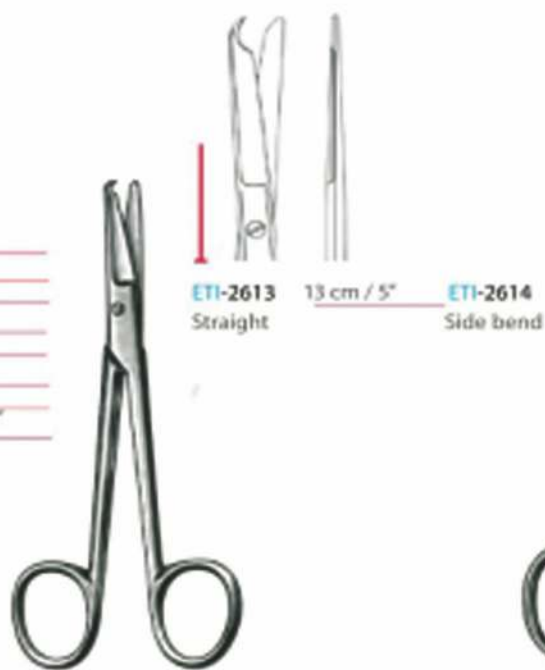

ETI-2525 11 cm / 4 1/2" ETI-2526  
 ETI-2527 10 cm / 3 3/4" ETI-2528  
 ETI-2529 10 cm / 3 3/4" ETI-2530  
 With With  
 large rings large rings

SCISSORS

Strabismus

Kilner

Spencer

Spencer

Littauer

Crown-Beebee