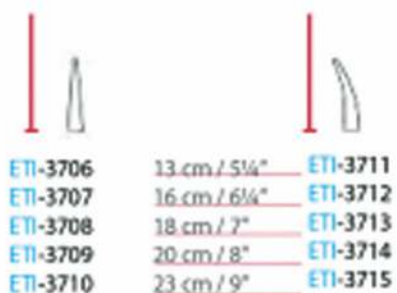

Gillies

ETI-3620    16 cm / 6¼"  
 Serrated jaws

**McPherson**

**Castroviejo**  
Without lock

**Castroviejo**  
With lock

**Castroviejo**  
Extra delicate,  
with lock

NEEDLE HOLDERS. with Tungsten Carbide Inserts