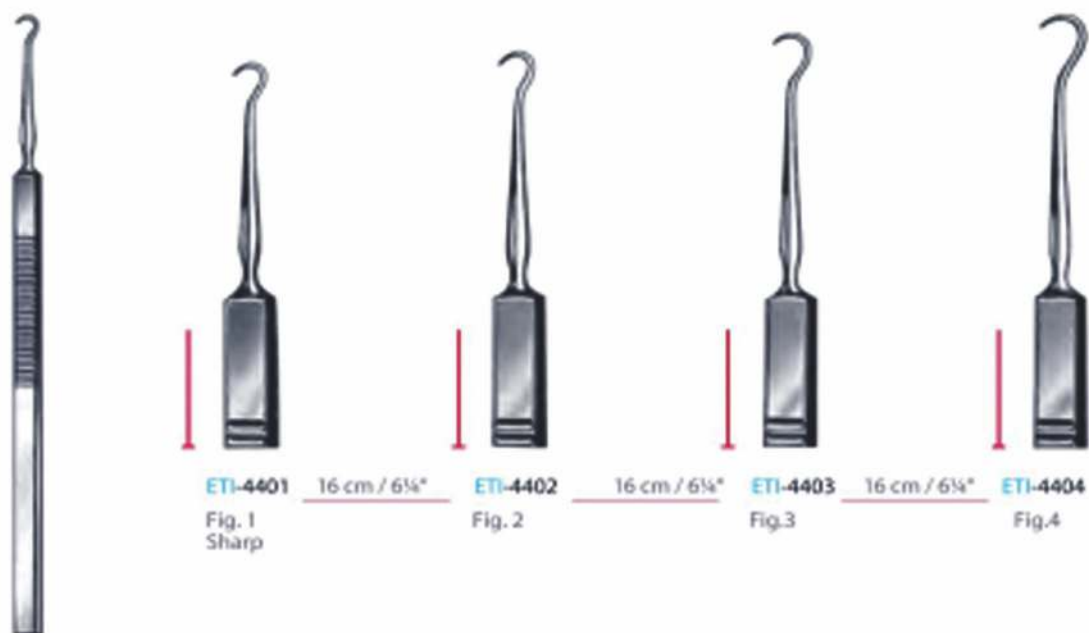

RETRACTORS

Joseph