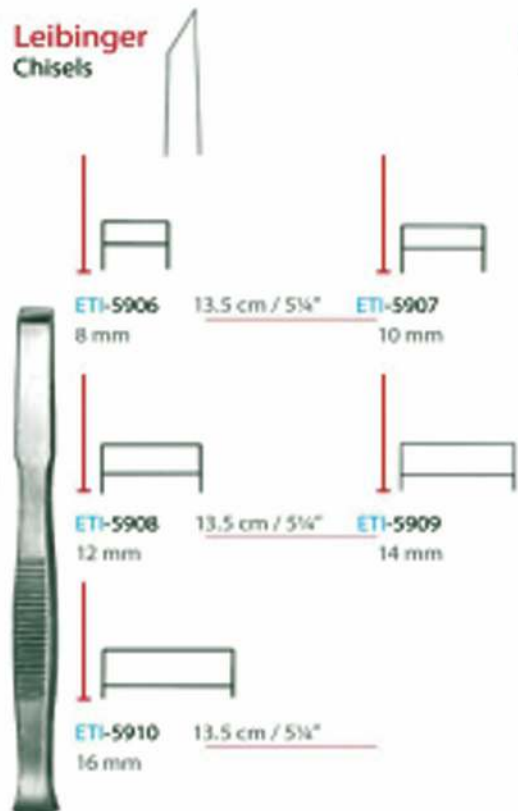

ETI-5701  
 Handle

Olivecrona

Gigli

ETI-5702  
 ETI-5703  
 ETI-5704  
 ETI-5705

30 cm / 12"  
 40 cm / 16"  
 50 cm / 20"  
 70 cm / 28"

ETI-5706  
 ETI-5707  
 ETI-5708  
 ETI-5709

30 cm / 12"  
 40 cm / 16"  
 50 cm / 20"  
 50 cm / 20"

ORTHOPEDIC. Bone Currettes

Volkman

Spratt

Bruns

ORTHOPEDIC. Bone Osteotomes Chisels And Gouges

**Leibinger**  
Osteotomes

**Leibinger**  
Chisels

**Leibinger**  
Gouges

**Leibinger**  
Chisels

**Leibinger**  
Gouges

ORTHOPEDIC. Bone Osteotomes Chisels And Gouges

**Leibinger**  
Osteotomes

**Leibinger**  
Chisels

**Leibinger**  
Gouges

**Leibinger**  
Chisels

**Leibinger**  
Gouges