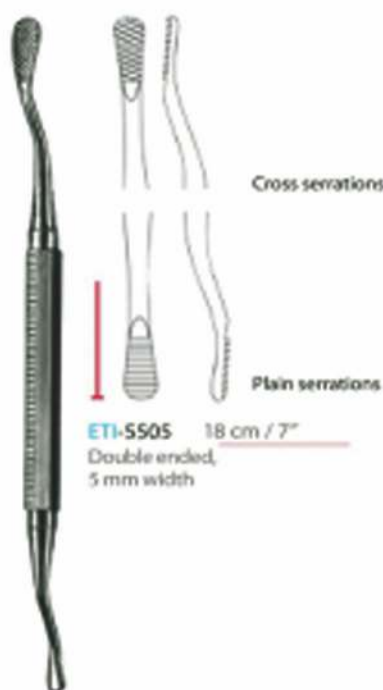

Joseph

ETI-5408

Single ended,  
 8 mm at wide  
 point, fine  
 cross serrations

16 cm / 6¼"

**Lewis Rasp**

**Cottle Rasp**

**Miller-Colburn**

**Miller-Colburn**