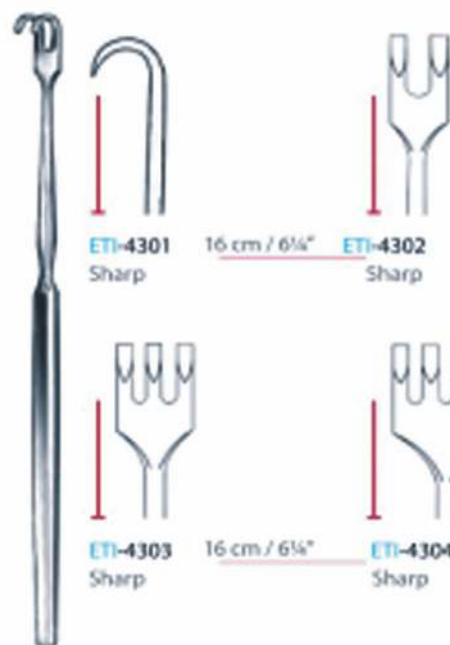

ETI-4112

**RETRACTORS**

**Parker**  
 Set of 2

ETI-4201 18 cm / 7"

**Parker-Motts**  
 Set of 2

ETI-4202 16 cm / 6 1/4"

**Mathieu**

ETI-4203 20 cm / 8"

**Parker-Langenbeck**  
 Set of 2

ETI-4204 21 cm / 8 1/4"

Skin Hook

Skin Hook

Skin Hook

Skin Hook

Knapp  
 Flexible

RETRACTORS