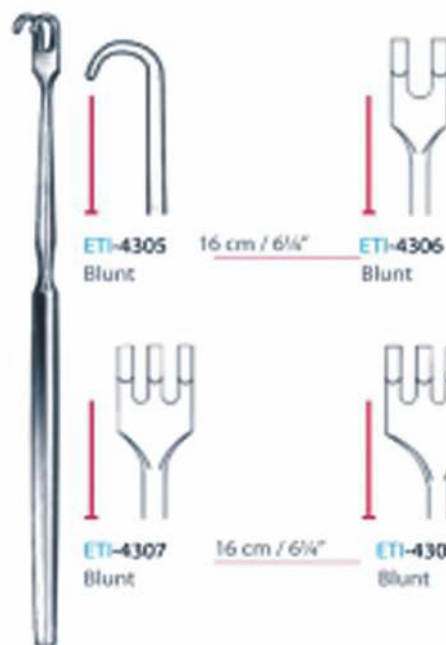

ETI-4112

**RETRACTORS**

**Parker**  
 Set of 2

ETI-4201 18 cm / 7"

**Parker-Motts**  
 Set of 2

ETI-4202 16 cm / 6 1/4"

**Mathieu**

ETI-4203 20 cm / 8"

**Parker-Langenbeck**  
 Set of 2

ETI-4204 21 cm / 8 1/4"

Skin Hook

Skin Hook

Skin Hook

Skin Hook

Knapp  
 Flexible

RETRACTORS