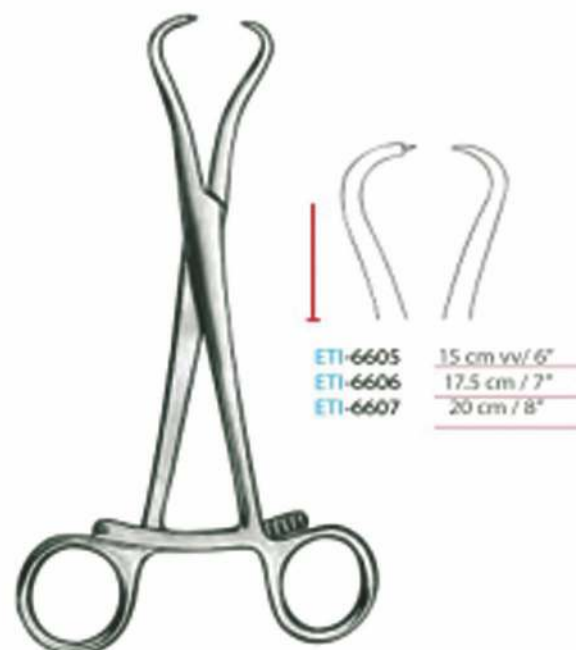

ETI-6402 23.5 cm / 9 1/4" 18 mm

Hohmann

ETI-6403 23.5 cm / 9 1/4" 43 mm

Hohmann

ETI-6404 23.5 cm / 9 1/4" 70 mm

Reposition Forceps

ETI-6501 9.5 cm / 3 3/4"  
 Stepped tips

ETI-6502  
 Stepped tips

Bone Reduction Forceps

ETI-6503 13.5 cm / 5 1/2"

Reposition Forceps

ETI-6504 13.5 cm / 5 1/4"  
 Especially for  
 maxillary reposition

Brand

ETI-6505 15 cm / 6"

ETI-6506 19 cm / 7 1/2"

ETI-6507 24 cm / 9 1/2"

Bone Reduction Forceps

ETI-6508 14 cm / 5 1/2"  
 ETI-6509 16 cm / 6 1/2"  
 Curved

Stagbeetle

Bone Reduction Forceps

Bone Holding Forceps

Bone Reduction Forceps

Bone Reduction Forceps

**Bone Holding Forceps**

**ETI-6701** 12.5 cm / 5"  
 Serrated  
 10 Teeth

**ETI-6602** 14 cm / 5½"  
 Serrated  
 14 Teeth

**Reill**

**ETI-6603** 17.5 cm / 7"  
 Reposition Forceps curved,  
 pointed tips

**Steinhauser**

**ETI-6604**