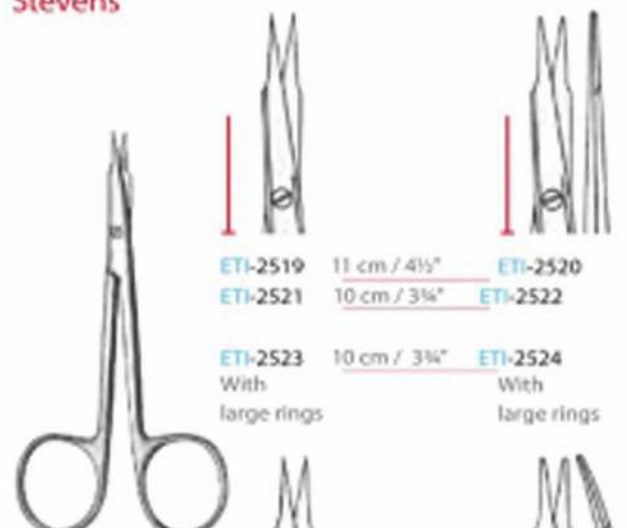

10 cm / 4"

Straight

ETI-2420

Curved

Iris-Fine

ETI-2501 11 cm / 4 1/2" ETI-2502  
 Straight Curved

ETI-2503 9 cm / 3 1/2" ETI-2504  
 ETI-2505 10.5 cm / 4 1/4" ETI-2506  
 Straight Flat Curved Flat  
 ETI-2507 9 cm / 3 1/2" ETI-2508  
 ETI-2509 10.5 cm / 4 1/4" ETI-2510  
 Straight Round Curved Round

Iris

ETI-2511 11.5 cm / 4 1/2" ETI-2512  
 Flat Flat  
 ETI-2513 11.5 cm / 4 1/2" ETI-2514  
 Round Round

ETI-2515 11.5 cm / 4 1/2" ETI-2516  
 ETI-2517 9 cm / 3 1/2" ETI-2518  
 Round Round

Stevens

ETI-2519 11 cm / 4 1/2" ETI-2520  
 ETI-2521 10 cm / 3 3/4" ETI-2522  
 ETI-2523 10 cm / 3 3/4" ETI-2524  
 With With  
 large rings large rings

ETI-2525 11 cm / 4 1/2" ETI-2526  
 ETI-2527 10 cm / 3 3/4" ETI-2528  
 ETI-2529 10 cm / 3 3/4" ETI-2530  
 With With  
 large rings large rings

SCISSORS

Strabismus

Kilner

Spencer

Spencer

Littauer

Crown-Beebee