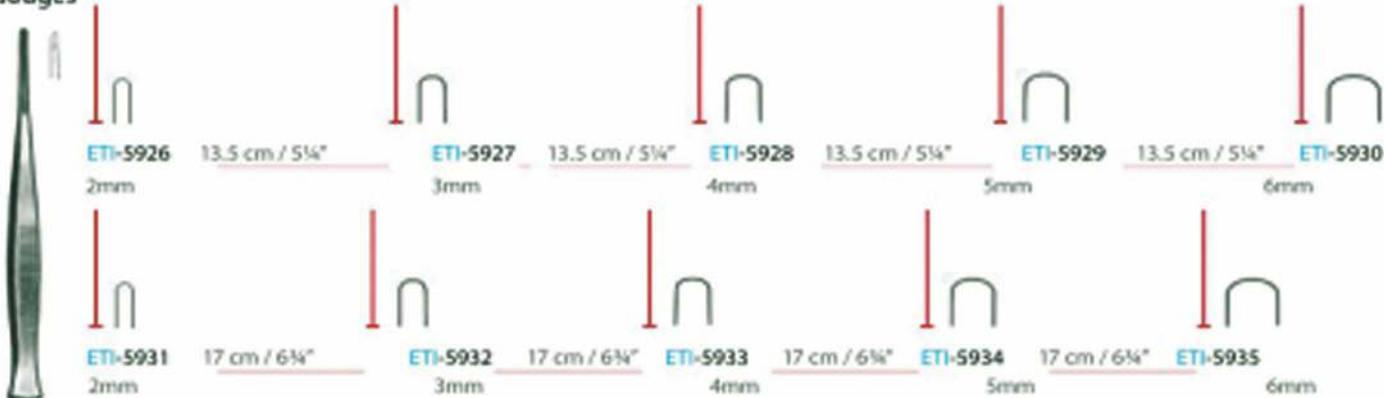

ETI-5701  
 Handle

Olivecrona

Gigli

ETI-5702  
 ETI-5703  
 ETI-5704  
 ETI-5705

30 cm / 12"  
 40 cm / 16"  
 50 cm / 20"  
 70 cm / 28"

ETI-5706  
 ETI-5707  
 ETI-5708  
 ETI-5709

30 cm / 12"  
 40 cm / 16"  
 50 cm / 20"  
 50 cm / 20"

ORTHOPEDIC. Bone Currettes

Volkman

Spratt

Bruns

ORTHOPEDIC. Bone Osteotomes Chisels And Gouges

**Leibinger**  
Osteotomes

**Leibinger**  
Chisels

**Leibinger**  
Gouges

**Leibinger**  
Chisels

**Leibinger**  
Gouges

ORTHOPEDIC. Bone Osteotomes Chisels And Gouges

**Leibinger**  
Osteotomes

**Leibinger**  
Chisels

**Leibinger**  
Gouges

**Leibinger**  
Chisels

**Leibinger**  
Gouges