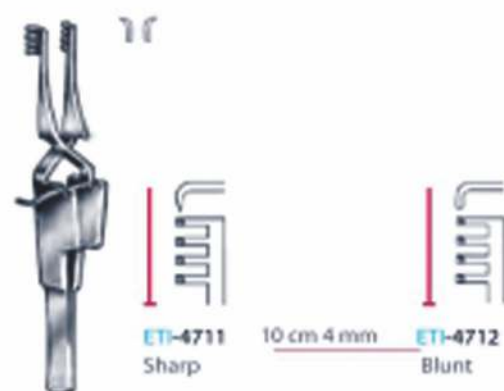

Finsen

Buckley

Alm

Jansen

Alm